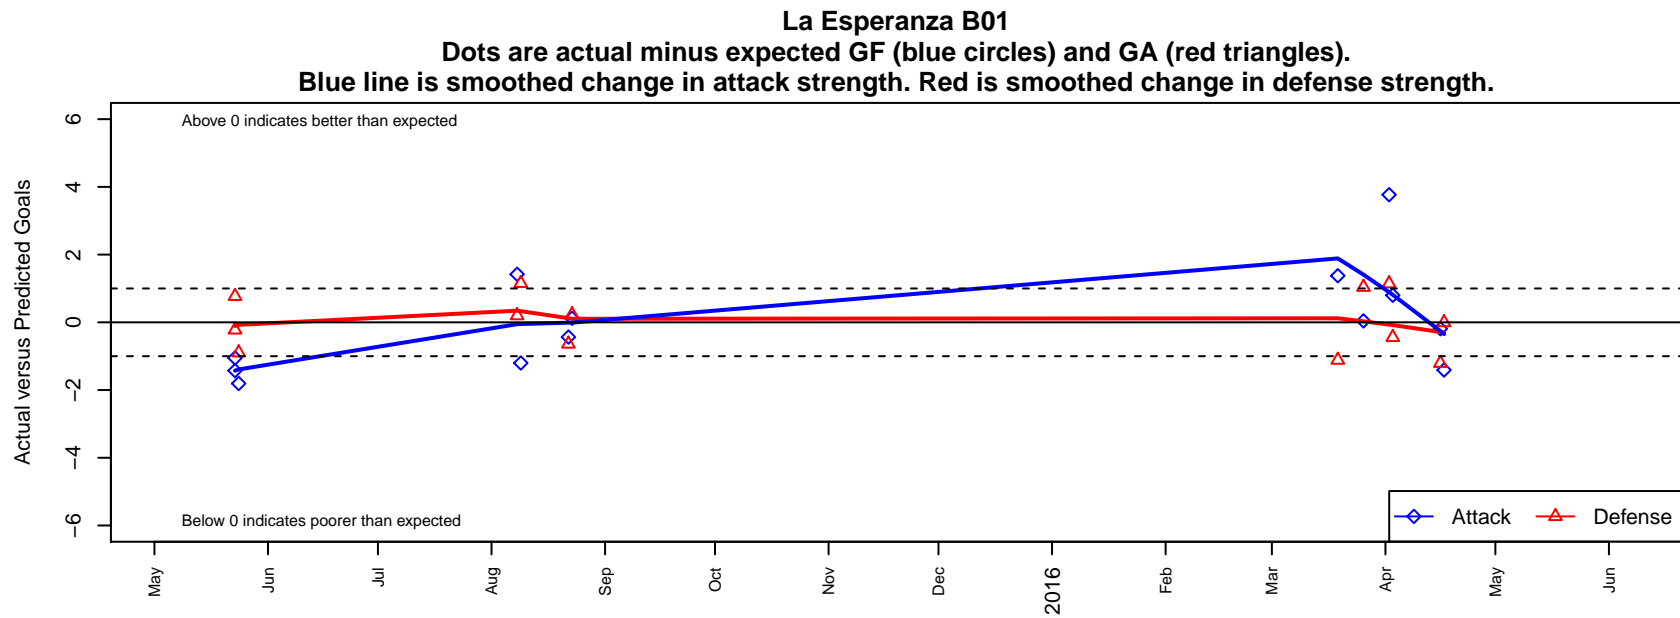

La Esperanza B01

, CAS
B01 total strength=1613
attack=23.3 defense=12.06

alt names used:
LA ESPERANZA SB (CAS)
La Esperanza SB

Venues played:
2015 Cerritos Memorial Cup 2015 Nike Flight L
2015 FWRL CAS B01

**attack and defense variance (black dot)
relative to other teams
and top 10 in region**

**attack and defense rating
relative to others at age
and all opponents in last 13 months**

**attack and defense rating
relative to others at age
and all opponents in last 13 months**

Performance relative to 13 month average

Performance relative to 13 month average

Distribution of opponents
Red = Lose zone, Blue = Win zone, Green = Even
Black line separates win/lose zones

lot. A=Neither has attack advantage, B=Opponent has both attack and defense advantage, C=Opponent has both attack and defense disadvantage, D=Both have