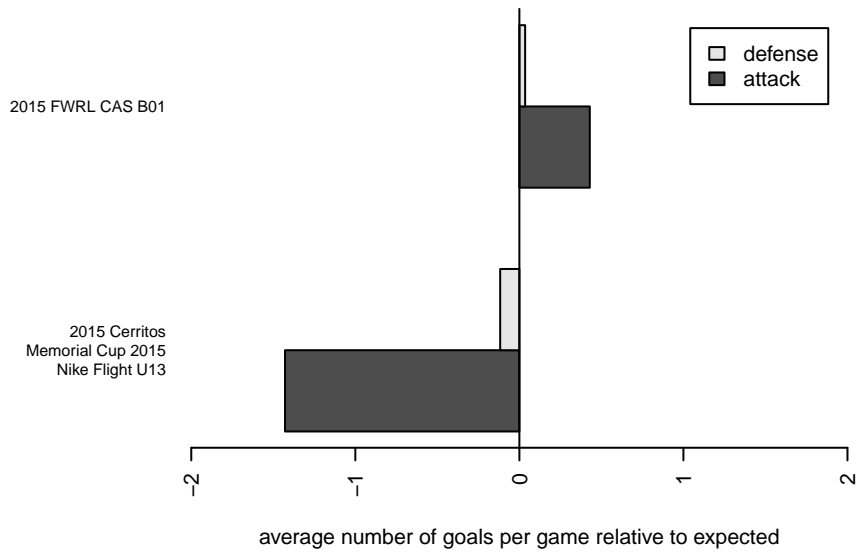

La Esperanza B01

, CAS
B01 total strength=1613
attack=23.3 defense=12.06

alt names used:
LA ESPERANZA SB (CAS)
La Esperanza SB

Venues played:
2015 Cerritos Memorial Cup 2015 Nike Flight L
2015 FWRL CAS B01

**attack and defense variance (black dot)
relative to other teams
and top 10 in region**

**attack and defense rating
relative to others at age
and all opponents in last 13 months**

**attack and defense rating
relative to others at age
and all opponents in last 13 months**

Performance relative to 13 month average

Performance relative to 13 month average

Distribution of opponents
Red = Lose zone, Blue = Win zone, Green = Even
Black line separates win/lose zones

lot. A=Neither has attack advantage, B=Opponent has both attack and defense advantage, C=Opponent has both attack and defense disadvantage, D=Both have